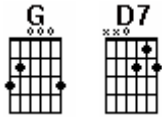

HOKEY POKEY JESUS SONG

EMI Christian Music Publishing

CHORDS USED

G
Put your **RIGHT HAND** in
G
Put your **RIGHT HAND** out
G
Put your **RIGHT HAND** in
D7
And you shake it all about
D7
If you give your heart to Jesus
D7
He will turn your life around
D7 **G**
That's what it's all about!!!

- 1) **LEFT HAND**
- 2) **RIGHT FOOT**
- 3) **LEFT FOOT**
- 4) **HEAD**
- 5) **WHOLE SELF**